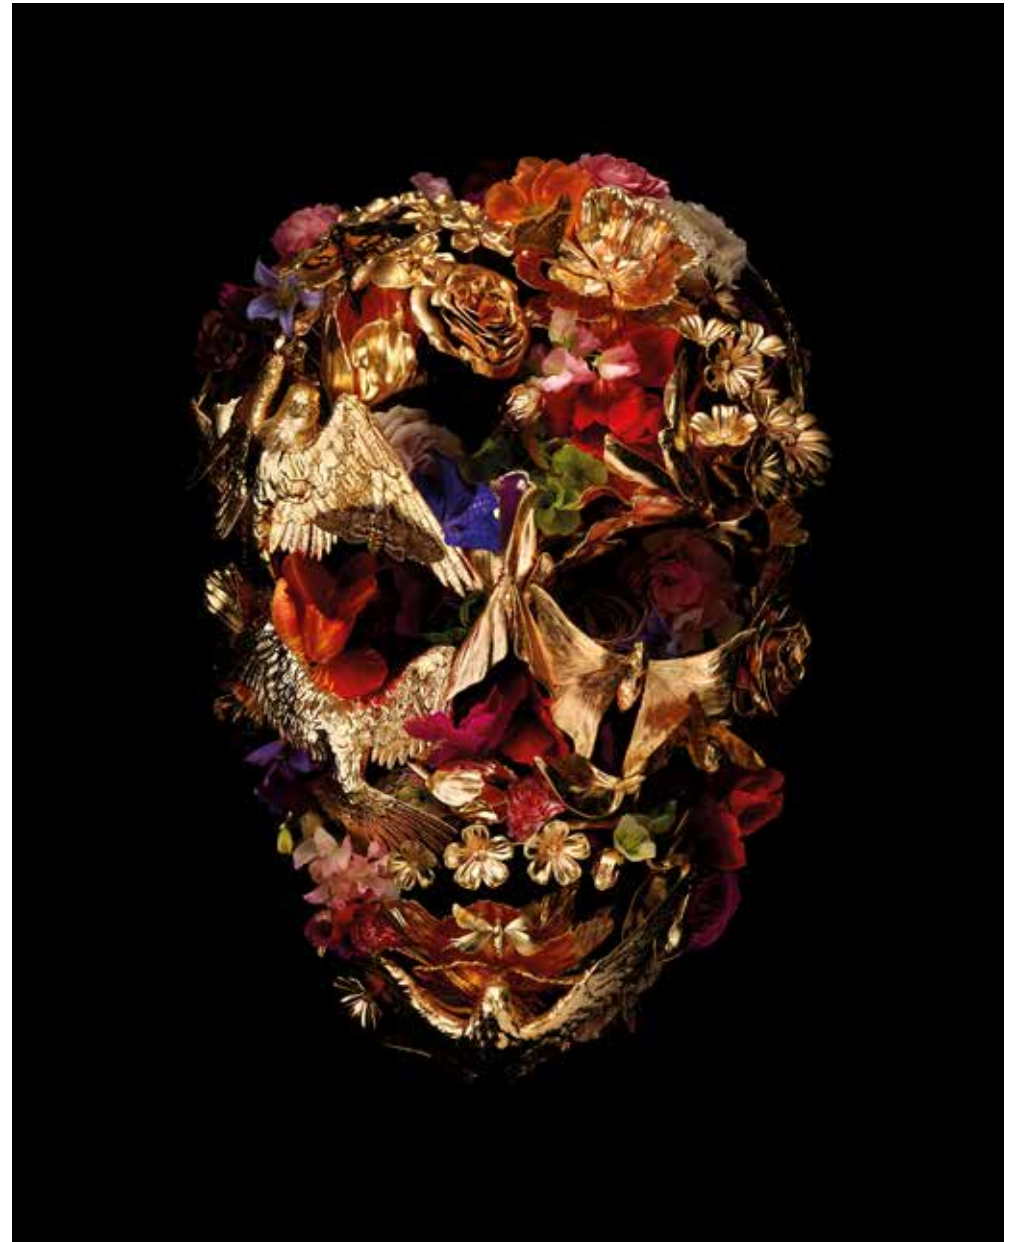

## 'The Vanitas Skull'

2021  
Lenticular  
Edition 8/20  
153x122cm

---

USD 35,000

Excludes taxes and transportation