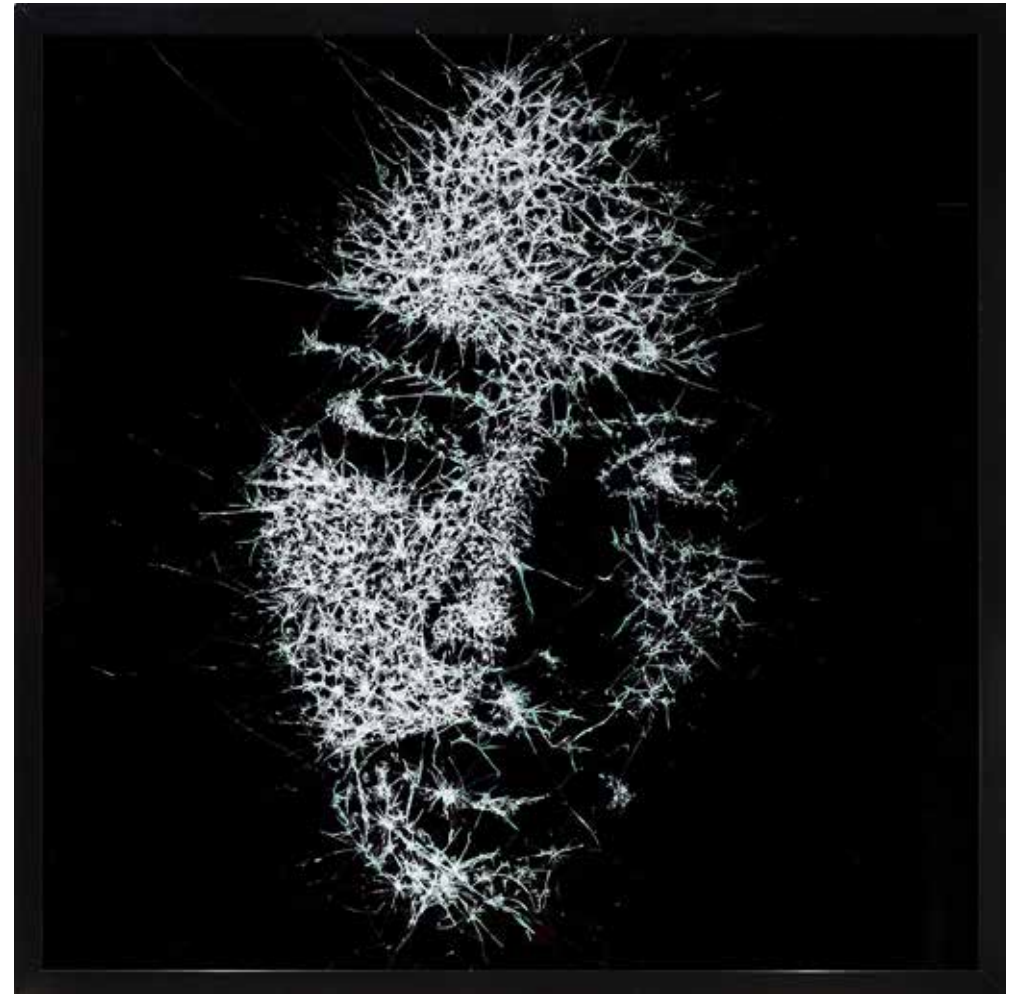

# SIMON BERGER

(Swiss, 1976)

---

‘Untitled’

2022

Hammered safety glass framed in an aluminium surround

150x150cm

Approx. 100kg