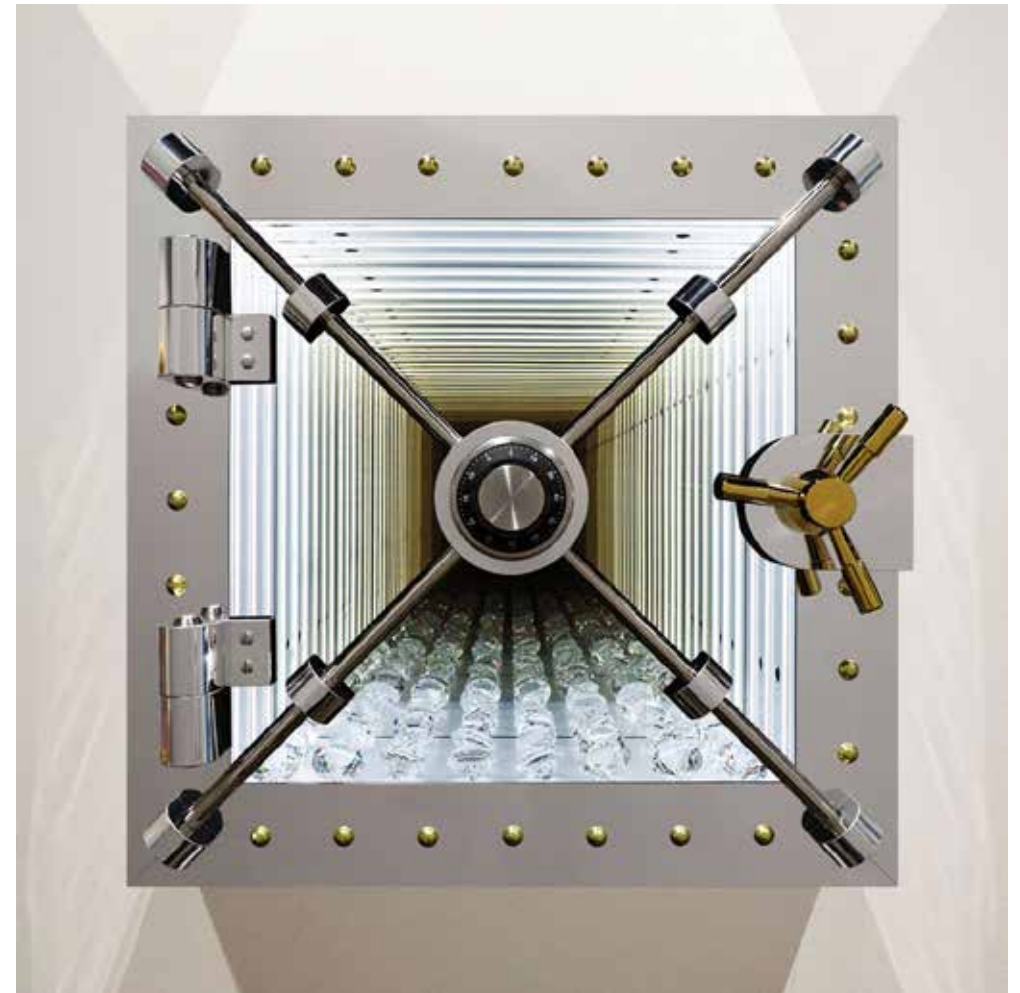

# NOART

(French, 1965)

---

‘Safes Chrome (Diamonds / Ingots / Dollars)’

2021

Chromed aluminium wall sculptures with mirrors and LED lights

60x60x23cm

Set of 3