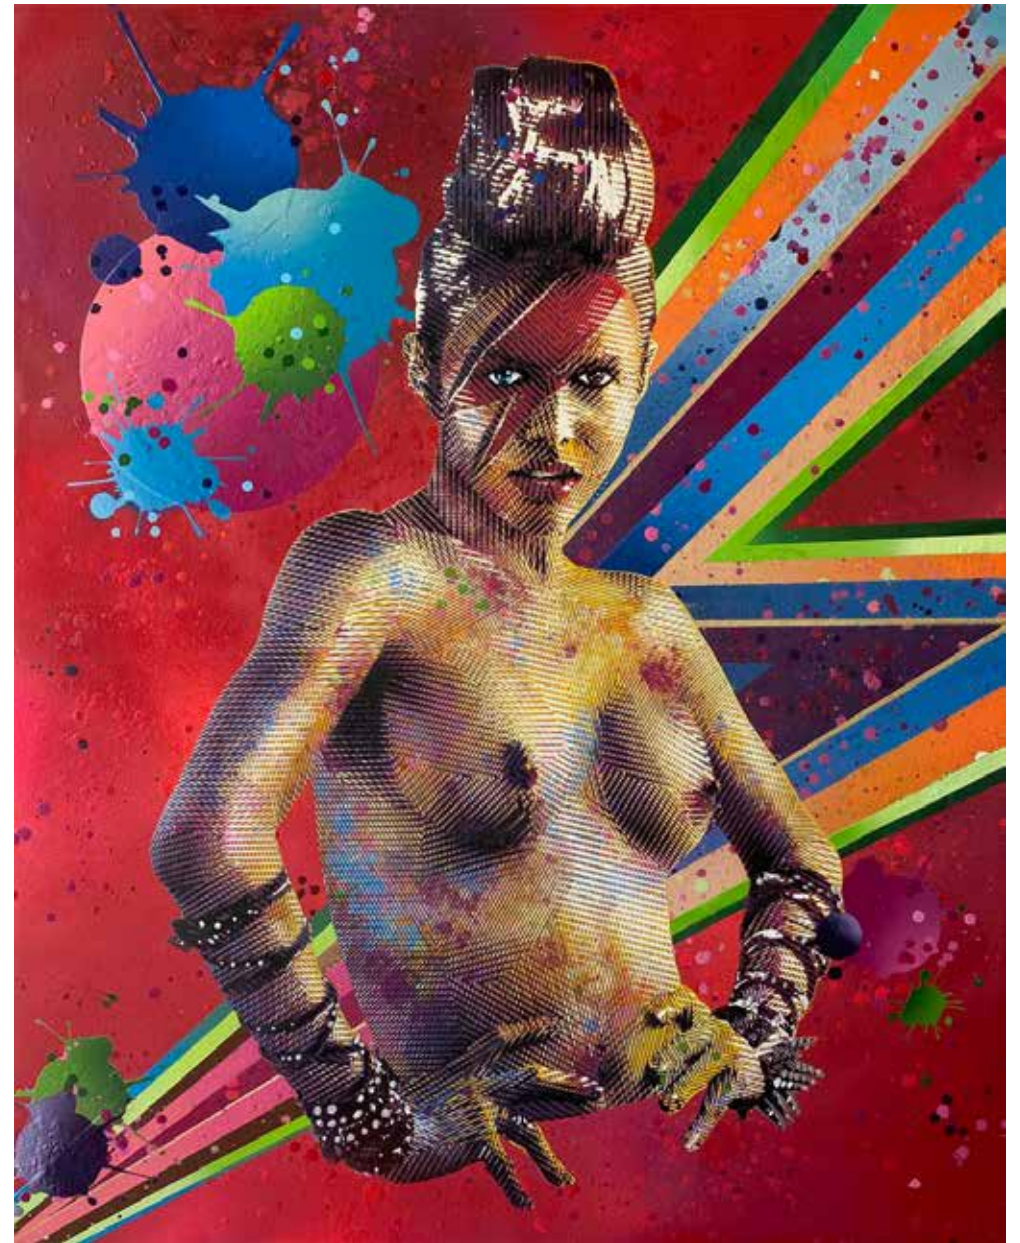

# GOLDIE

(British, 1965)

---

'Bowie Girl'

2019

Acrylic, spray paint and metal flake on canvas  
125x100cm

---

USD 14,000

# GOLDIE

(British, 1965)

---

'Goldie Headz'

2018

Acrylic and spray paint on canvas  
125x226cm

---

USD 25,000