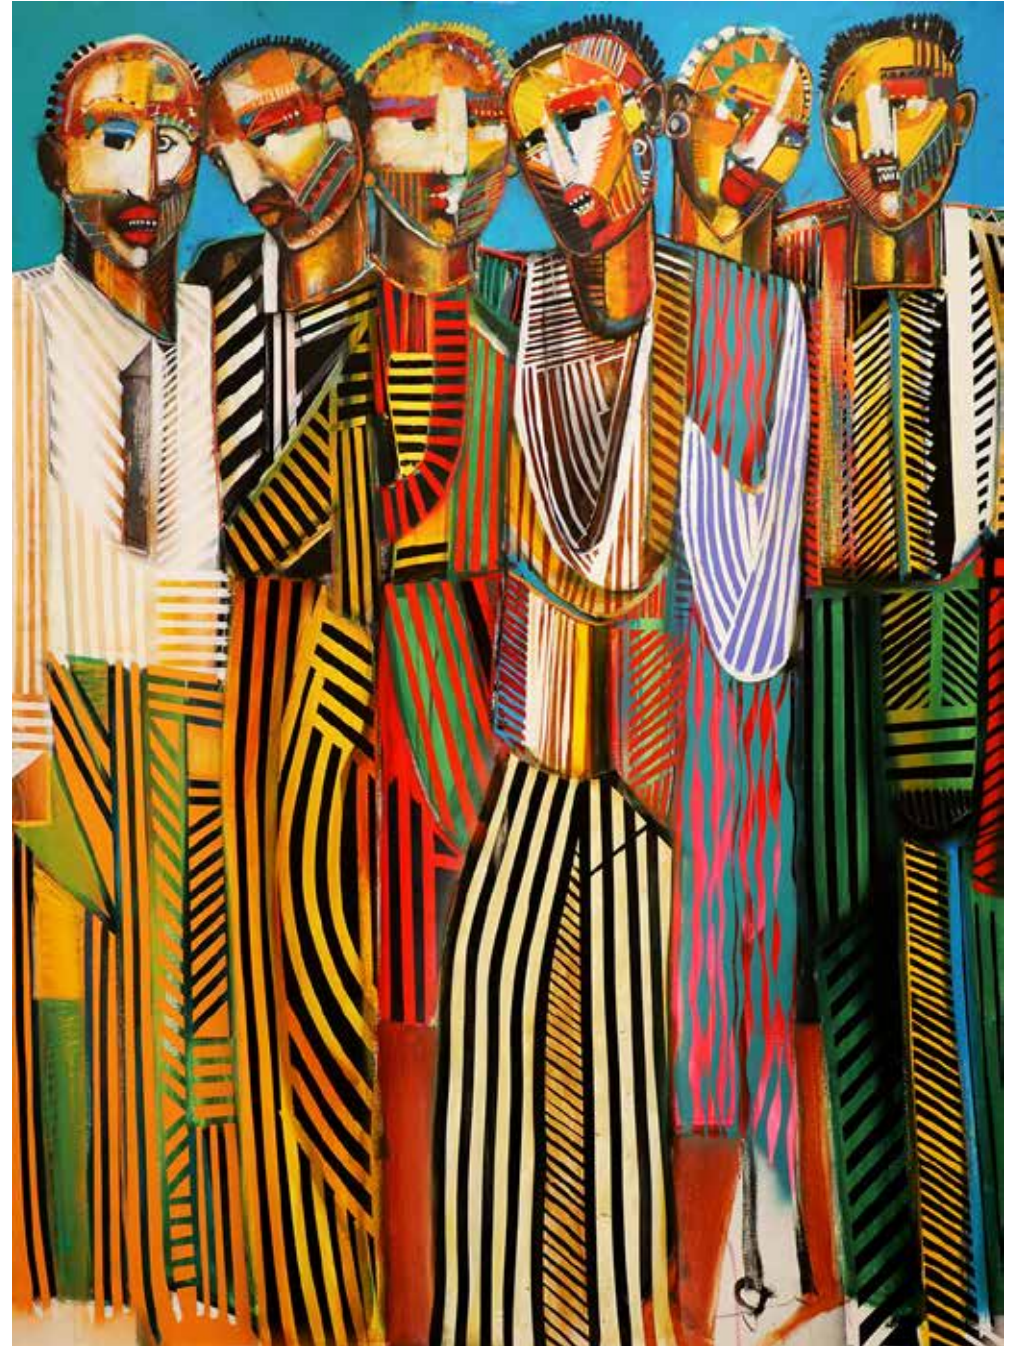

# KEITHEN CARTER

(American, 1951)

---

'The Family'

2021  
Acrylic on canvas  
200x150cm

---

USD 11,000

Excludes taxes and transportation