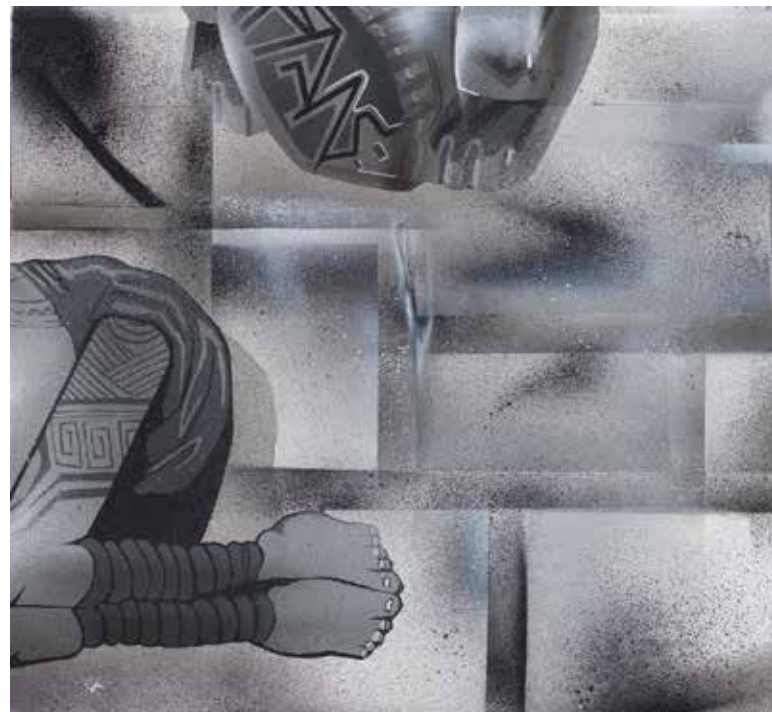

FANAKAPAN

(British, 1980)

'Coming Down (27)'

2023
Spray paint on composite panel
46x50cm

Includes limited edition print of the complete artwork
Giclée on 300g Fine Art Cotton
79x100cm

USD 1,200

Excludes taxes and transportation